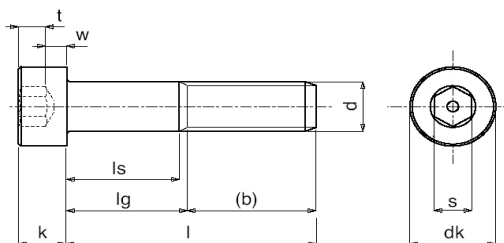

Vite a testa cilindra con esagono incassato tutto filetto

Hex socket head cap screws full threaded

Materiale L7 / Material L7

STOCK

	M8	M10	M12	M14	M16	M18	M20	M24	M27	M30	M33
12	Stock										
14		Stock									
16	Stock	Stock									
18		Stock									
20	Stock	Stock	Stock		Stock						
22		Stock			Stock						
25	Stock	Stock			Stock						
30		Stock	Stock		Stock	Stock					
35		Stock	Stock		Stock	Stock	Stock				
40		Stock	Stock		Stock	Stock	Stock	Stock			
45	Stock	Stock	Stock		Stock	Stock	Stock	Stock	Stock		
50	Stock	Stock	Stock		Stock	Stock	Stock	Stock	Stock		
55		Stock	Stock		Stock	Stock	Stock	Stock	Stock		
60	Stock	Stock	Stock		Stock	Stock	Stock	Stock	Stock		
65		Stock	Stock		Stock	Stock	Stock	Stock	Stock		
70		Stock	Stock		Stock	Stock	Stock	Stock	Stock		
75		Stock	Stock		Stock	Stock	Stock	Stock	Stock		
80	Stock	Stock	Stock		Stock	Stock	Stock	Stock	Stock		
85		Stock	Stock		Stock	Stock	Stock	Stock	Stock		
90		Stock	Stock		Stock	Stock	Stock	Stock	Stock		
100		Stock	Stock		Stock	Stock	Stock	Stock	Stock		
110		Stock	Stock		Stock	Stock	Stock	Stock	Stock		
120		Stock	Stock		Stock	Stock	Stock	Stock	Stock		
130		Stock	Stock		Stock	Stock	Stock	Stock	Stock		
140		Stock	Stock		Stock	Stock	Stock	Stock	Stock		
150		Stock	Stock		Stock	Stock	Stock	Stock	Stock		
160		Stock	Stock		Stock	Stock	Stock	Stock	Stock		
170					Stock	Stock	Stock	Stock	Stock		
180					Stock	Stock	Stock	Stock	Stock		
190					Stock	Stock	Stock	Stock	Stock		
200					Stock	Stock	Stock	Stock	Stock		
210									Stock	Stock	
220									Stock	Stock	
230									Stock	Stock	
240									Stock	Stock	
250									Stock	Stock	
260									Stock	Stock	
280									Stock	Stock	
300									Stock	Stock	
320									Stock	Stock	

MATERIALE DISPONIBILE A MAGAZZINO / MATERIAL READY IN STOCK  
 MATERIALE SU RICHIESTA - CONSEGNA 3/4 SETTIMANE D.R.O. / ON REQUEST  
 DELIVERY TIME: 3/4 WEEKS AFTER ORDER RECEIPT

LUNGHEZZA MASSIMA DISPONIBILE 500 mm / MAX LENGHT AVAILABLE 500 mm.  
 MATERIALE GREZZO / RAW MATERIAL