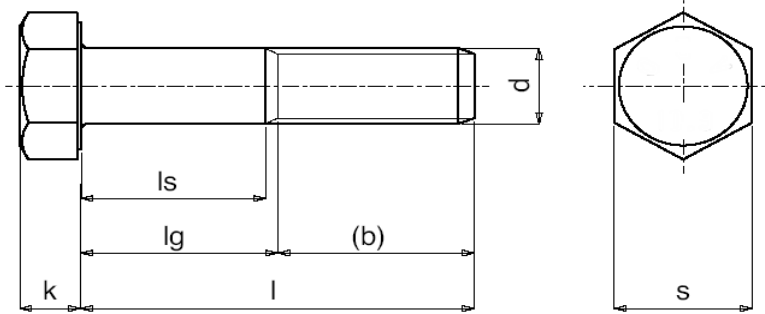

Vite a testa esagonale parzialmente filettata  
Hex socket head cap screws half thread  
Materiale B7 / Material B7

STOCK

	M10	M12	M14	M16	M18	M20	M22	M24	M27	M30	M33
18											
20											
22											
25											
30											
35	Stock										
40	Stock	Stock									
45	Stock	Stock	Stock								
50	Stock	Stock	Stock	Stock							
55	Stock	Stock	Stock	Stock	Stock						
60	Stock	Stock	Stock	Stock	Stock	Stock					
65	Stock	Stock	Stock	Stock	Stock	Stock	Stock				
70	Stock	Stock	Stock	Stock	Stock	Stock	Stock	Stock			
75	Stock	Stock	Stock	Stock	Stock	Stock	Stock	Stock	Stock		
80	Stock	Stock	Stock	Stock	Stock	Stock	Stock	Stock	Stock	Stock	
85	Stock	Stock	Stock	Stock	Stock	Stock	Stock	Stock	Stock	Stock	Stock
90	Stock	Stock	Stock	Stock	Stock	Stock	Stock	Stock	Stock	Stock	Stock
100	Stock	Stock	Stock	Stock	Stock	Stock	Stock	Stock	Stock	Stock	Stock
110	Stock	Stock	Stock	Stock	Stock	Stock	Stock	Stock	Stock	Stock	Stock
120	Stock	Stock	Stock	Stock	Stock	Stock	Stock	Stock	Stock	Stock	Stock
130	Stock	Stock	Stock	Stock	Stock	Stock	Stock	Stock	Stock	Stock	Stock
140	Stock	Stock	Stock	Stock	Stock	Stock	Stock	Stock	Stock	Stock	Stock
150					Stock						
160					Stock						
170					Stock						
180					Stock						
190					Stock						
200					Stock						
210											
220									Stock		
230									Stock		
240									Stock		
250									Stock		
260									Stock		
280									Stock		
300									Stock		
320									Stock		
340									Stock		
350									Stock		

Lunghezze

MATERIALE DISPONIBILE A MAGAZZINO / MATERIAL READY IN STOCK  
MATERIALE SU RICHIESTA - CONSEGNA 3/4 SETTIMANE D.R.O. / ON REQUEST  
DELIVERY TIME: 3/4 WEEKS AFTER ORDER RECEIPT

LUNGHEZZA MASSIMA DISPONIBILE 500 mm / MAX LENGHT AVAILABLE 500 mm.  
MATERIALE GREZZO / RAW MATERIAL